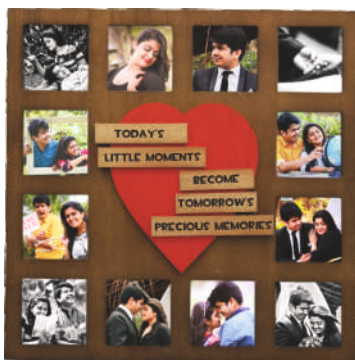

Wooden Collage Photo Frame-12 Photos

Code: FF-174

H 16.5" x 16.5"

MRP ₹ 1780