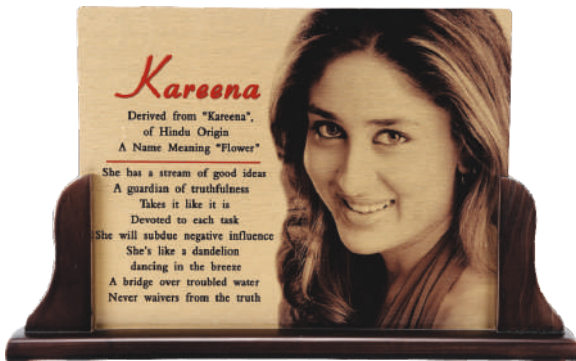

Exclusive Wooden Range

Perfect Moments Captured Perfectly

Gold Metal with Wooden Stand

Code: GM
H 6.6" x 10.5"

MRP ₹ 740