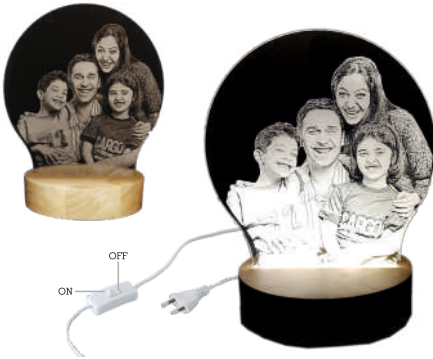

H 6.2" x 9"

Premium Card Holder

Code: RV-13

H 2.5" x 3.75"

Laser Engraved LED Acrylic

Code: PR-21

Memento Bottle with LED

Code: PR-22